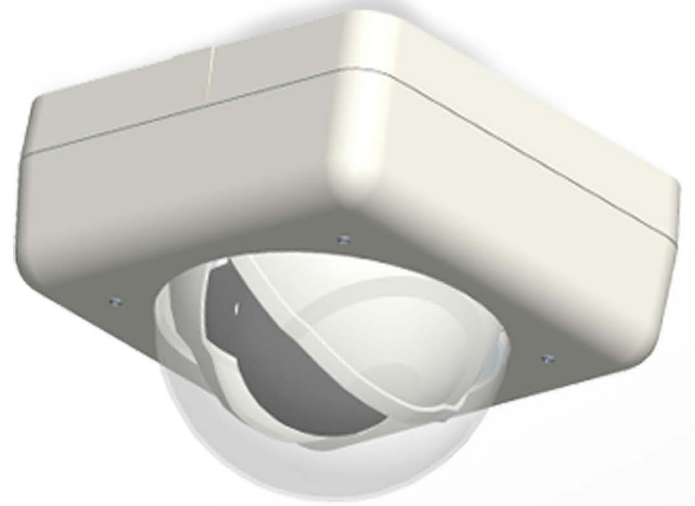

SITUCON SYSTEMS

Safety, Privacy & Peace of Mind

Emergency Awareness Solution

Next Generation Protection

Both the Safety Required and Privacy Desired
Designed to go where video surveillance can't.

SITUCON SYSTEMS

Safety, Privacy & Peace of Mind

SITUCON'S EMERGENCY AWARENESS SOLUTION Protecting Your Privacy and Ensuring Your Safety

Overview

For anyone concerned with safety and security, **SITUCON'S EMERGENCY AWARENESS SOLUTION** uses innovative privacy protecting technologies, a sophisticated alerting system and on-demand video to deliver complete peace of mind. **SITUCON'S** patent pending hardware and software products provide the answer to today's "surveillance dilemma." Because invasion of privacy and civil liberty concerns rightfully limit where surveillance cameras can be placed, **SITUCON** developed privacy protecting technologies specifically to guarantee privacy by disabling camera images at all times other than when camera use is necessary.

Solution Components

INSTANT ALERT

Wireless Transmitters
Directly connects individuals
with responders

SITUCAM

Privacy Protecting Cameras
Provide both safety
and privacy protection

SITUCON MANAGER

Software Suite
System control and incident
display application

Maximum Safety

SITUCON provides individuals with an immediate connection to responders by simply pushing a wireless **INSTANT ALERT** button. Individuals can quickly alert responders to potentially dangerous situations. Associated information such as the individual's name, photo and location is automatically transmitted to responders without requiring a word to be said.